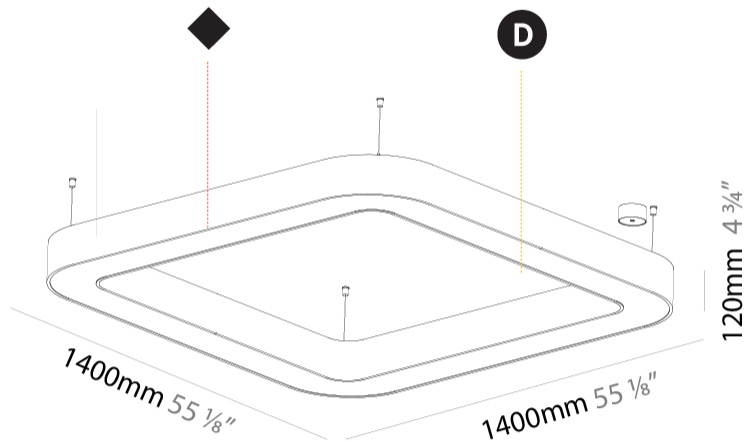

GENERAL

Series: Glorious
Subseries: Glorious Quantum
Brand: Prolicht
Division: Architectural
Mounting Type: Suspension
Mounting Location: Ceiling
Subcategory: Ambient

PHYSICAL

Shape: Square
Length (mm): 1400
Length (in): 55 1/8
Width (mm): 1400
Width (in): 55 1/8
Height (mm): 120
Height (in): 4 3/4
Max. Overall Height (mm): 2120
Max. Overall Height (in): 83 7/16
Light Distribution: Direct / Indirect
Weight (kg): 18.463
Weight (lbs): 40.62
Diffuser: PMMA - Opal or Micro-Prism
Fixture Finish: SSR / BKV / CWI / CRY / HAB / LAG / UFT / ITA / RUA / RUR / MIC / FTG / MYG / TWT / LOD / PUS / FRO / FUP / KIA / POP / BLS / SPG / MEY / GOH / GUM / CHC / COM / ABZ / JAG / OBR / MOS / ROR
Fixture Material: Aluminum

ELECTRICAL

Lamp Type: LED (Zhaga Standard)
Input Wattage (W): 120
Total Output Wattage (W): 96 / 76.8 (3500K)
Dimming: Non-Dimming / Phase Dimming (120Vac only) / 0-10V Dimming
Driver Included: Yes
Driver Location: Integrated
Driver Type: Constant Current - 120 / 277Vac
Driver Class: Class 2
Input Voltage (V): 120 - 277
Constant Current (MA): 350 / 800 (3500K)

LED

Color Temperature (°K): 3000 / 3500 / 4000
Max. Delivered Lumen (lm): 7380 / 7644 / 7800 Direct / 5120 / 5556 / 5400 Indirect
CRI: >80 CRI
Efficiency (%): 69.8
Lamp Life (hrs): 50000

OPTICAL

RATINGS AND CERTIFICATIONS

Certified By: Certified for North American Standards
IP rating: IP20