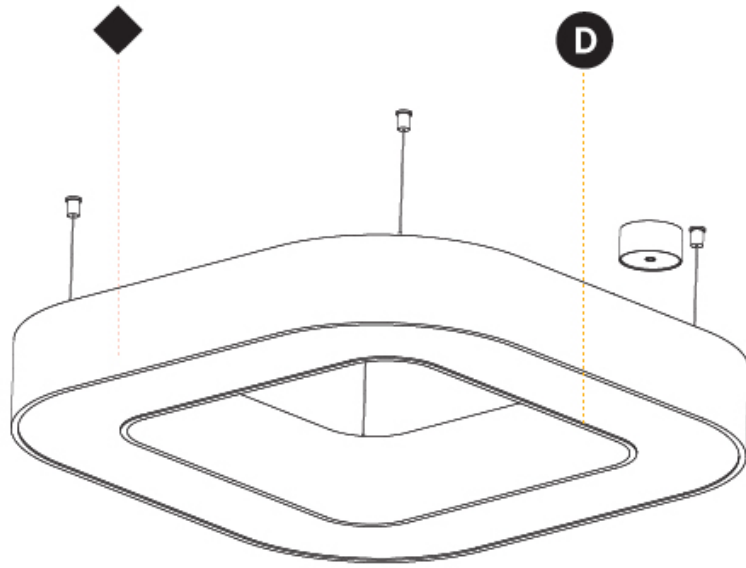

GLORIOUS QUANTUM SUSPENSION

A30570-

PROJECT _____

TYPE _____

SPECIFIER _____

QUANTITY _____

DATE _____