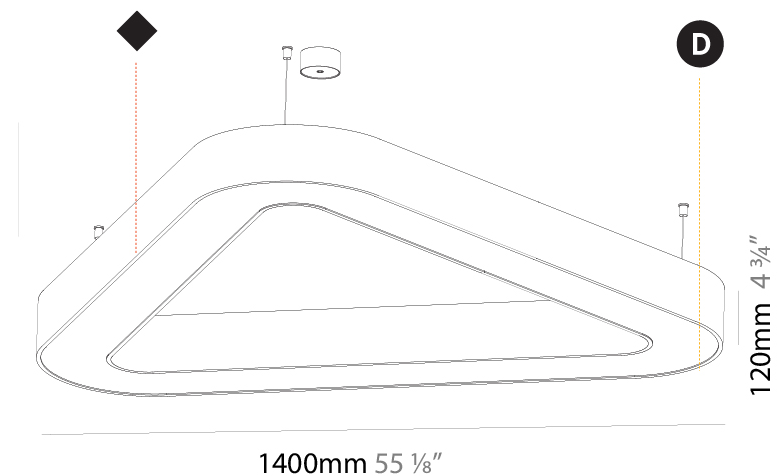

GENERAL

Series: Glorious
Subseries: Glorious Victory
Brand: Prolicht
Division: Architectural
Mounting Type: Suspension
Mounting Location: Ceiling
Subcategory: Ambient

PHYSICAL

Shape: Abstract
Length (mm): 1400
Length (in): 55 1/8
Width (mm): 1400
Width (in): 55 1/8
Height (mm): 120
Height (in): 4 3/4
Max. Overall Height (mm): 2120
Max. Overall Height (in): 83 7/16
Light Distribution: Direct / Indirect
Weight (kg): 14.359
Weight (lbs): 31.66
Diffuser: PMMA - Opal or Micro-Prism
Fixture Finish: SSR / BKV / CWI / CRY / HAB / LAG / UFT / ITA / RUA / RUR / MIC / FTG / MYG / TWT / LOD / PUS / FRO / FUP / KIA / POP / BLS / SPG / MEY / GOH / GUM / CHC / COM / ABZ / JAG / OBR / MOS / ROR
Fixture Material: Aluminum

ELECTRICAL

Lamp Type: LED (Zhaga Standard)
Input Wattage (W): 105
Total Output Wattage (W): 84 / 57.6 (3500K)
Dimming: Non-Dimming / Phase Dimming (120Vac only) / 0-10V Dimming
Driver Included: Yes
Driver Location: Integrated
Driver Type: Constant Current - 120 / 277Vac
Driver Class: Class 2
Input Voltage (V): 120 - 277
Constant Current (MA): 350 / 1200/600 (3500K)

LED

Color Temperature (°K): 3000 / 3500 / 4000
Max. Delivered Lumen (lm): 5540 / 5733 / 5850 Direct / 3830 / 3969 / 4050 Indirect
CRI: >80 CRI
Efficiency (%): 69.8
Lamp Life (hrs): 50000

OPTICAL

RATINGS AND CERTIFICATIONS

Certified By: Certified for North American Standards
IP rating: IP20